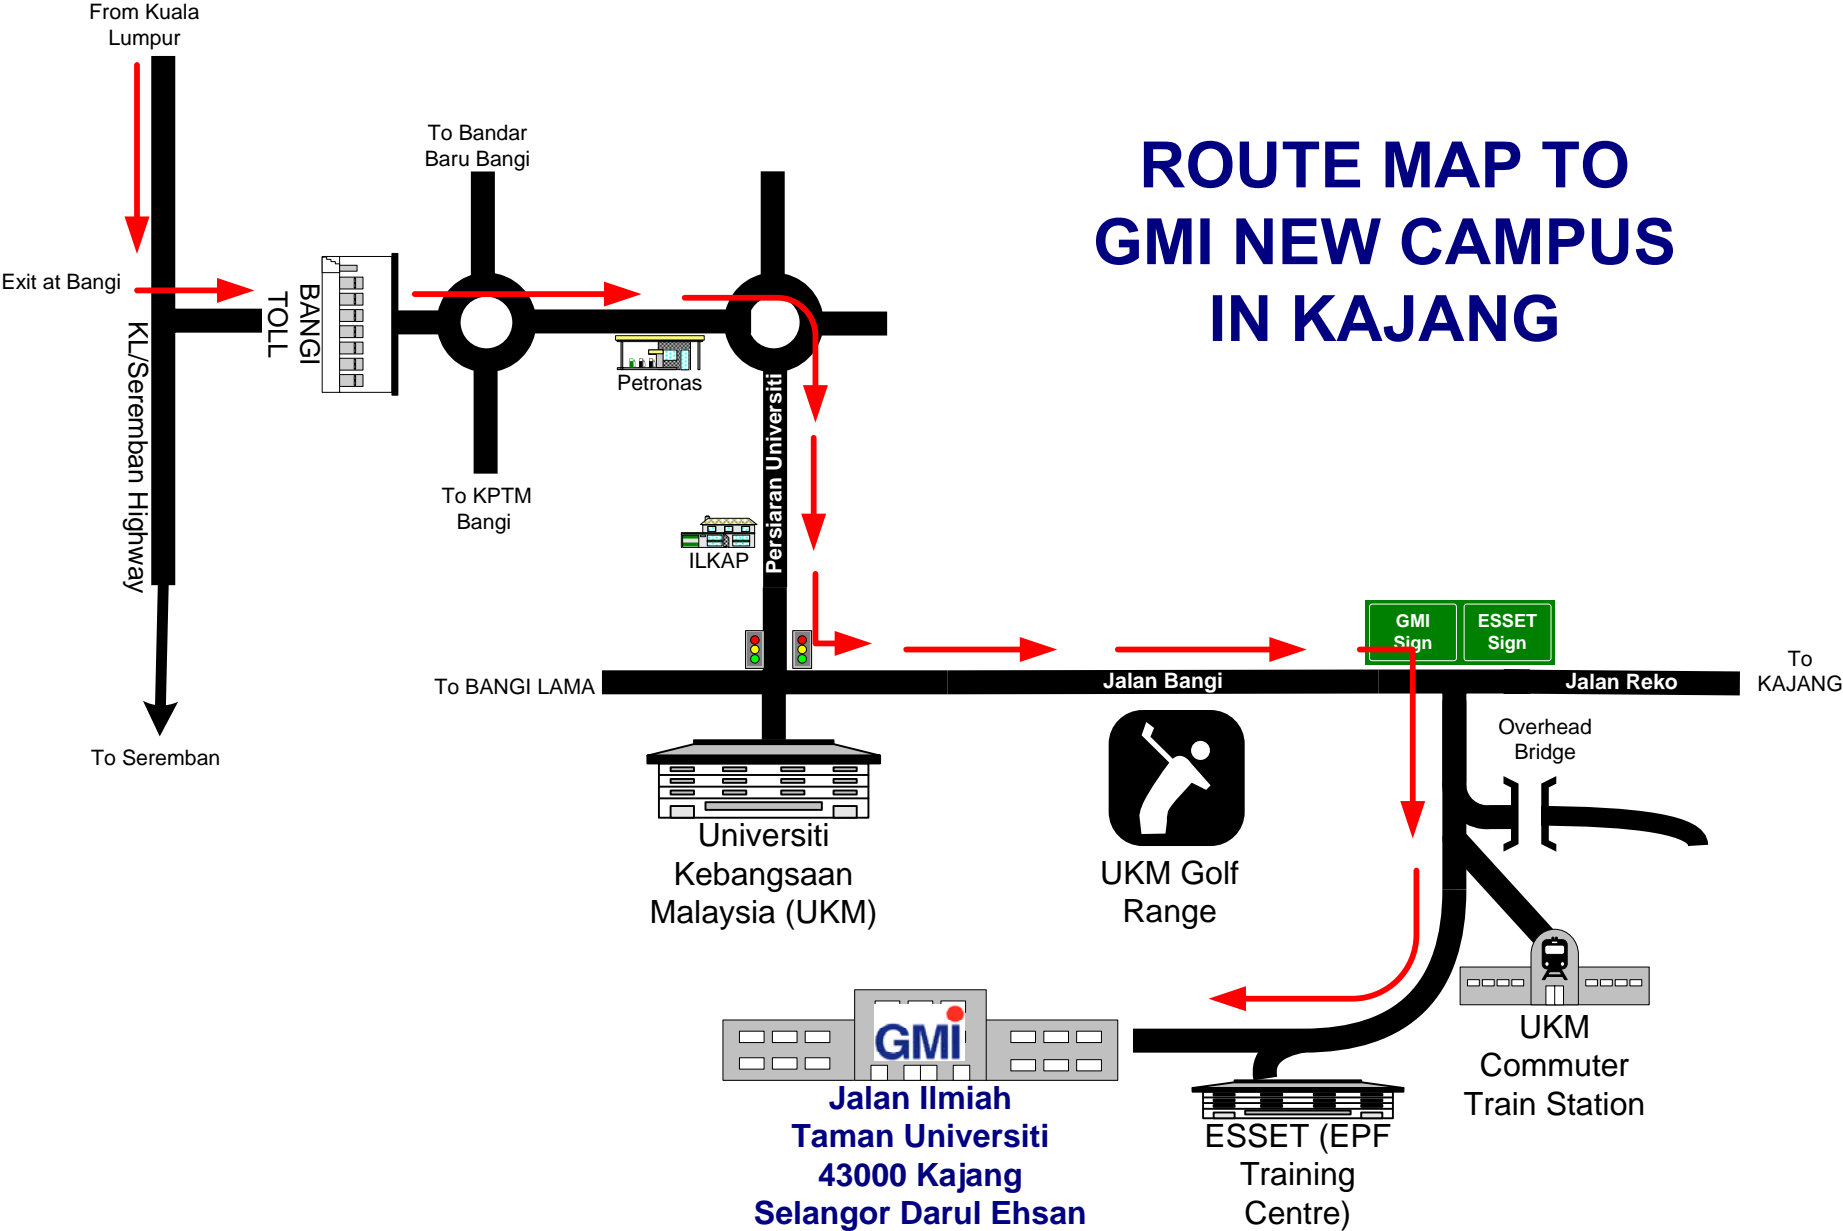

# ROUTE MAP TO GMI NEW CAMPUS IN KAJANG

**GMI**  
Jalan Ilmiah  
Taman Universiti  
43000 Kajang  
Selangor Darul Ehsan  
Tel: 603-8921 9000  
Fax: 603-8921 9001  
URL: [www.gmi.edu.my](http://www.gmi.edu.my)

ESSET (EPF  
Training  
Centre)

UKM  
Commuter  
Train Station